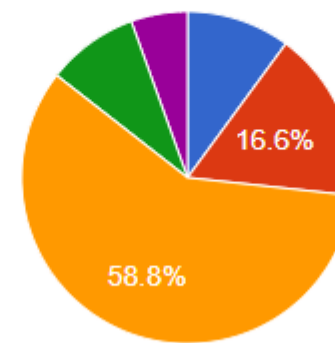

- 0
- 1
- 2
- 3

B418407\_1

B418407\_2

- I418407\_1: 0
- I418407\_1: 1
- I418407\_1: 2
- I418407\_1: 3
- I418407\_2: 0
- I418407\_2: 1
- I418407\_2: 2
- I418407\_2: 3
- I418407\_3: 0
- I418407\_3: 1
- I418407\_3: 2
- I418407\_3: 3
- I418407\_4: 0
- I418407\_4: 1
- I418407\_4: 2
- I418407\_4: 3
- B418407\_1: 0

### Daugavpils Viestura iela

Time of Day Distribution ⓘ

Date Range

00:00 2021/01/11 - 23:59 2021/01/18

- Early AM (Before 7:00AM)
- AM Peak (7:00AM to 9:00AM)
- Midday (9:00AM to 4:00PM)
- PM Peak (4:00PM to 6:00PM)
- Evening (After 6:00PM)