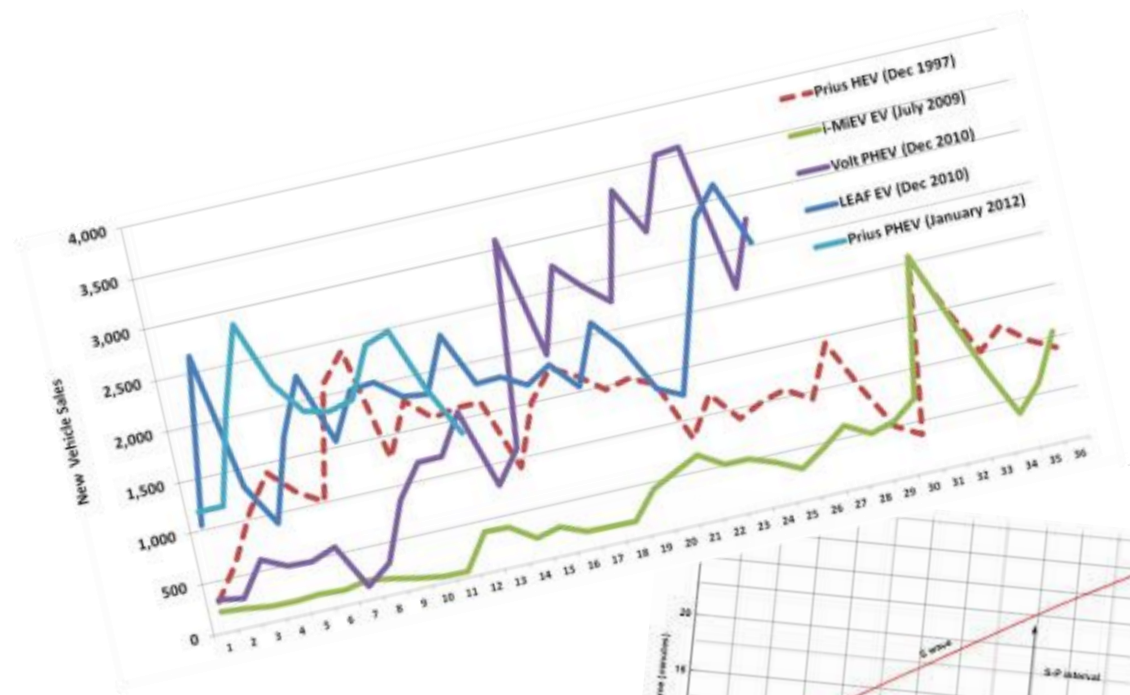

### Daugavpils Viestura iela

Time of Day Distribution ⓘ

Date Range

00:00 2021/01/11 - 23:59 2021/01/18

- Early AM (Before 7:00AM)
- AM Peak (7:00AM to 9:00AM)
- Midday (9:00AM to 4:00PM)
- PM Peak (4:00PM to 6:00PM)
- Evening (After 6:00PM)

### Daugavpils Viestura iela

RERUN ⌂

Speed ⓘ

Date Range

00:00 2021/01/11 - 23:59 2021/01/18

Data Resolution

5 Minutes

View by: Detector Zones

Classifications

- 0
- 1
- 2
- 3
- B418407\_1
- B418407\_2

📷 Save Image 📊 Add To My Charts 📄 Download CSV

Chart Tabular Data

2021/01/11 12:00:

- I418407\_1: 0: 28.62
- I418407\_1: 1: 28.80
- I418407\_1: 2: 31.00
- I418407\_1: 3: 26.83
- I418407\_2: 0: 43.18
- I418407\_2: 1: 44.07
- I418407\_2: 2: 37.00
- I418407\_2: 3: 40.00
- I418407\_3: 0: 43.00
- I418407\_3: 1: 45.83
- I418407\_3: 2: 38.75
- I418407\_3: 3: 0.00
- I418407\_4: 0: 42.92
- I418407\_4: 1: 43.22
- I418407\_4: 2: 42.00
- I418407\_4: 3: 0.00

# VIZULO