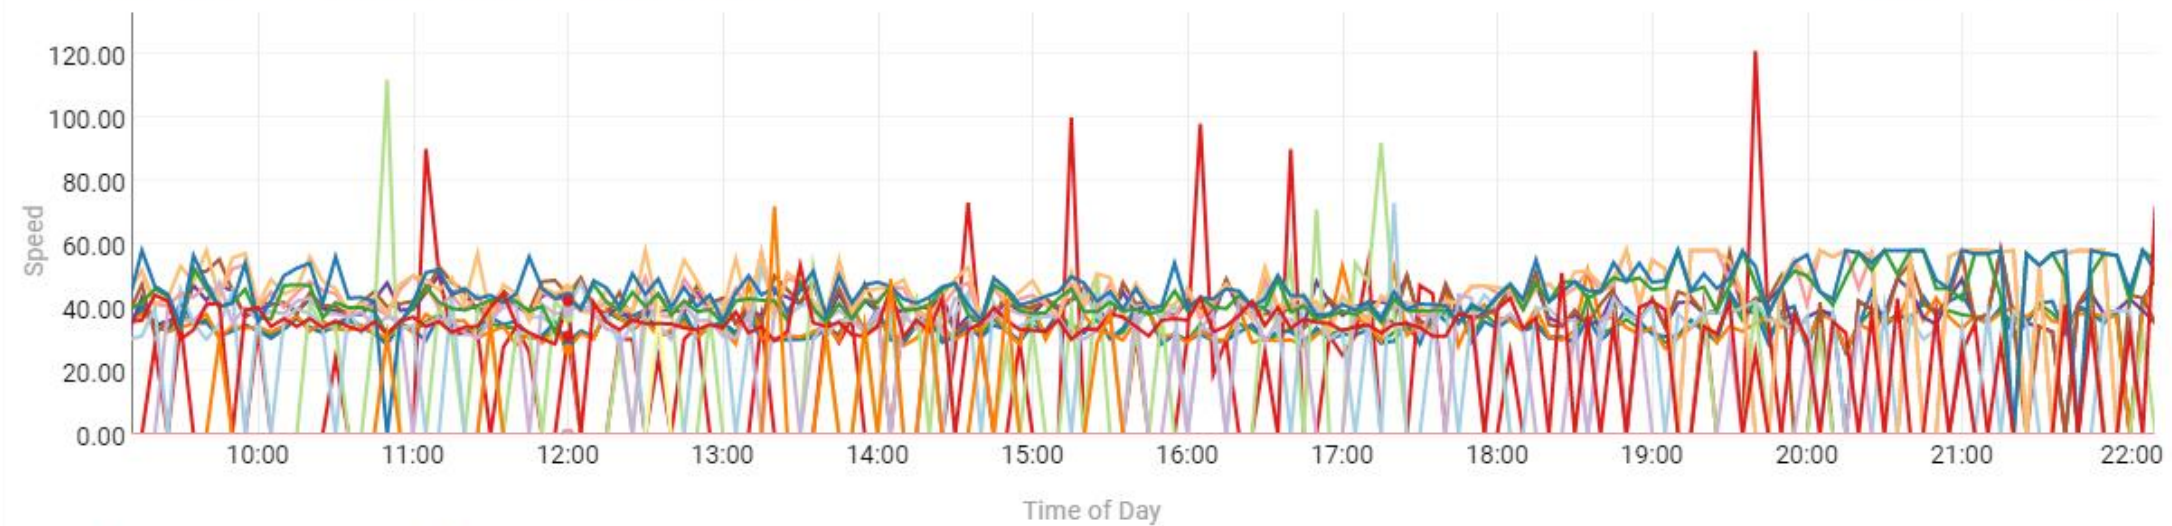

### Daugavpils Viestura iela

Time of Day Distribution ⓘ

Date Range

00:00 2021/01/11 - 23:59 2021/01/18

- Early AM (Before 7:00AM)
- AM Peak (7:00AM to 9:00AM)
- Midday (9:00AM to 4:00PM)
- PM Peak (4:00PM to 6:00PM)
- Evening (After 6:00PM)

### Daugavpils Viestura iela

RERUN ⌂

Speed ⓘ

Date Range

00:00 2021/01/11 - 23:59 2021/01/18

Data Resolution

5 Minutes

View by: Detector Zones

Classifications

- 0
- 1
- 2
- 3
- B418407\_1
- B418407\_2

📷 Save Image 📊 Add To My Charts 📄 Download CSV

Chart Tabular Data

2021/01/11 12:00:

- I418407\_1: 0: 28.62
- I418407\_1: 1: 28.80
- I418407\_1: 2: 31.00
- I418407\_1: 3: 26.83
- I418407\_2: 0: 43.18
- I418407\_2: 1: 44.07
- I418407\_2: 2: 37.00
- I418407\_2: 3: 40.00
- I418407\_3: 0: 43.00
- I418407\_3: 1: 45.83
- I418407\_3: 2: 38.75
- I418407\_3: 3: 0.00
- I418407\_4: 0: 42.92
- I418407\_4: 1: 43.22
- I418407\_4: 2: 42.00
- I418407\_4: 3: 0.00