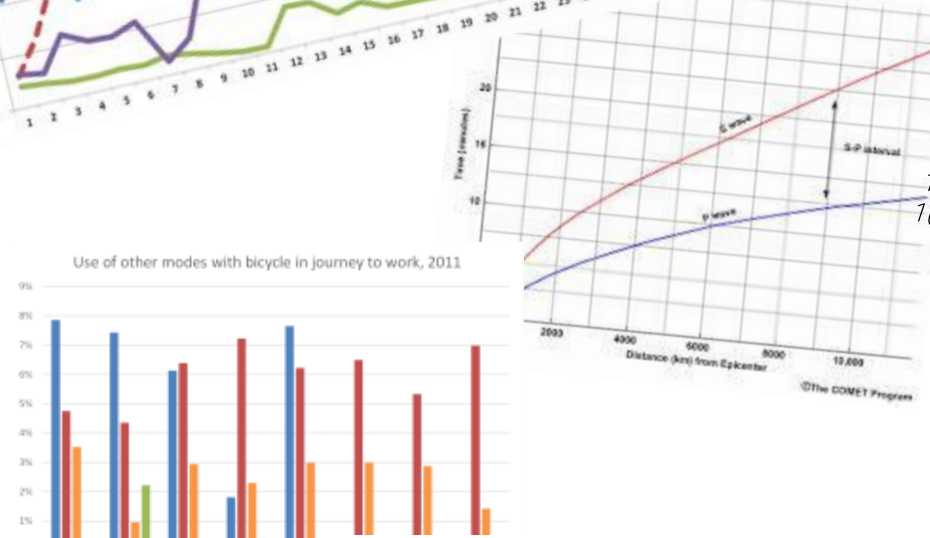

Classifications

- 0
- 1
- 2
- 3
- B418407\_1
- B418407\_2

📷 Save Image 📊 Add To My Charts 📄 Download CSV

Chart Tabular Data

2021/01/11 12:00:

- I418407\_1: 0: 28.62
- I418407\_1: 1: 28.80
- I418407\_1: 2: 31.00
- I418407\_1: 3: 26.83
- I418407\_2: 0: 43.18
- I418407\_2: 1: 44.07
- I418407\_2: 2: 37.00
- I418407\_2: 3: 40.00
- I418407\_3: 0: 43.00
- I418407\_3: 1: 45.83
- I418407\_3: 2: 38.75
- I418407\_3: 3: 0.00
- I418407\_4: 0: 42.92
- I418407\_4: 1: 43.22
- I418407\_4: 2: 42.00
- I418407\_4: 3: 0.00