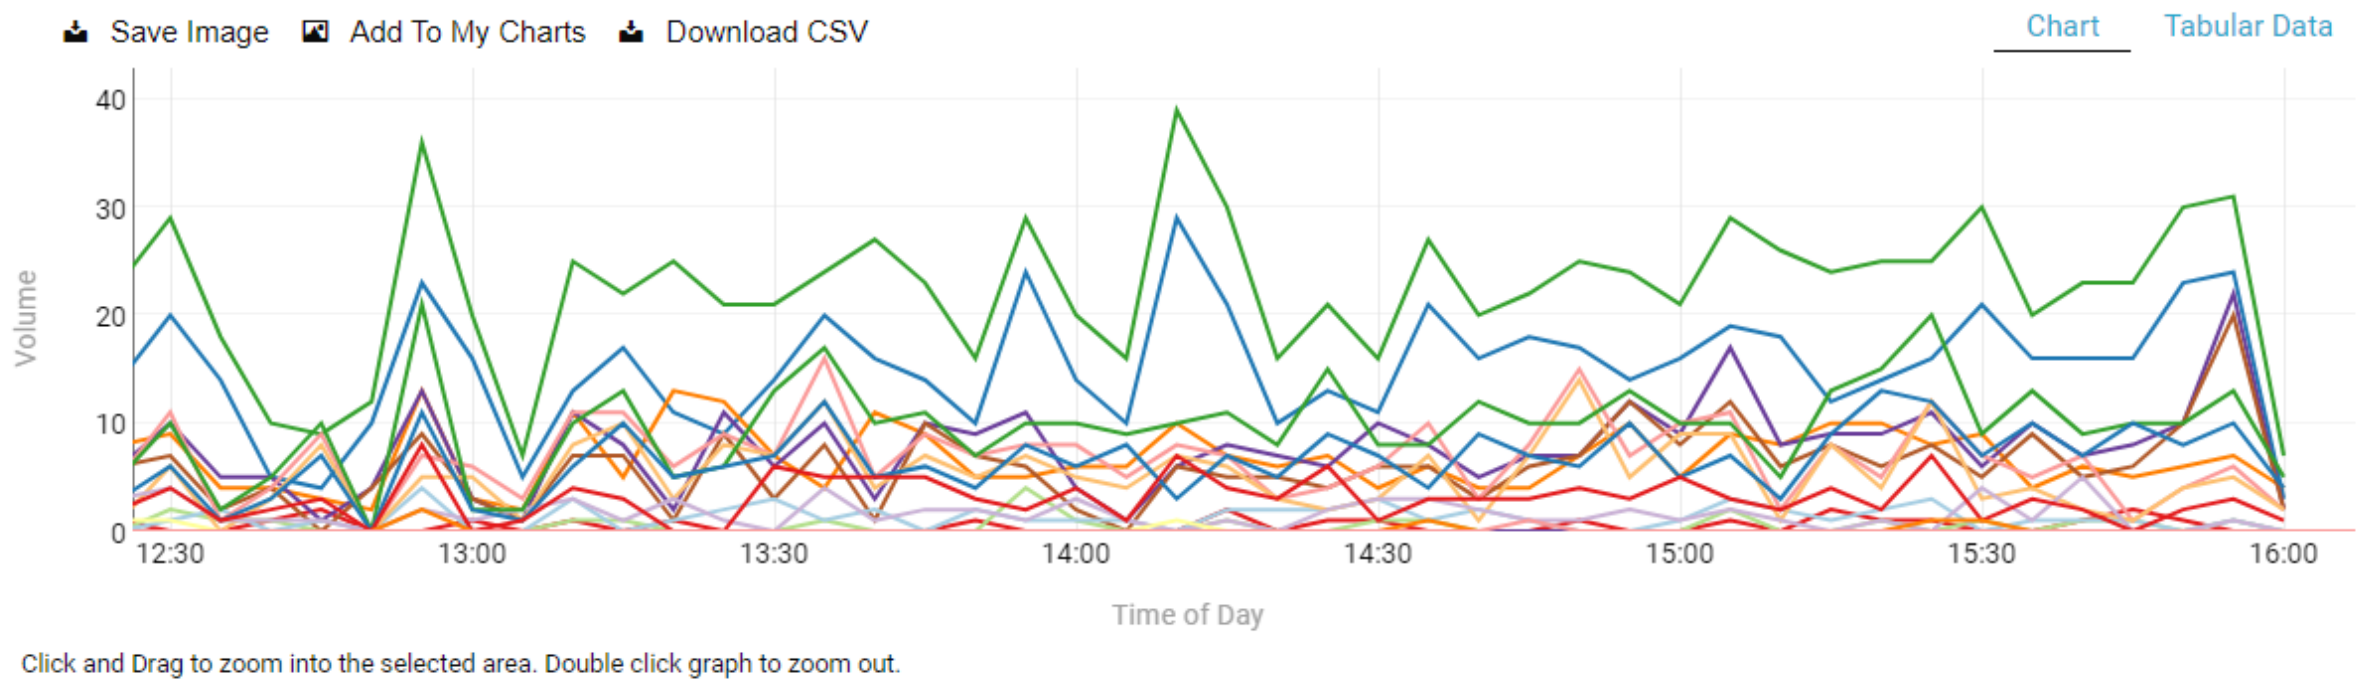

- I418407_1: 0
- I418407_1: 1
- I418407_1: 2
- I418407_1: 3
- I418407_2: 0
- I418407_2: 1
- I418407_2: 2
- I418407_2: 3
- I418407_3: 0
- I418407_3: 1
- I418407_3: 2
- I418407_3: 3
- I418407_4: 0
- I418407_4: 1
- I418407_4: 2
- I418407_4: 3
- B418407_1: 0