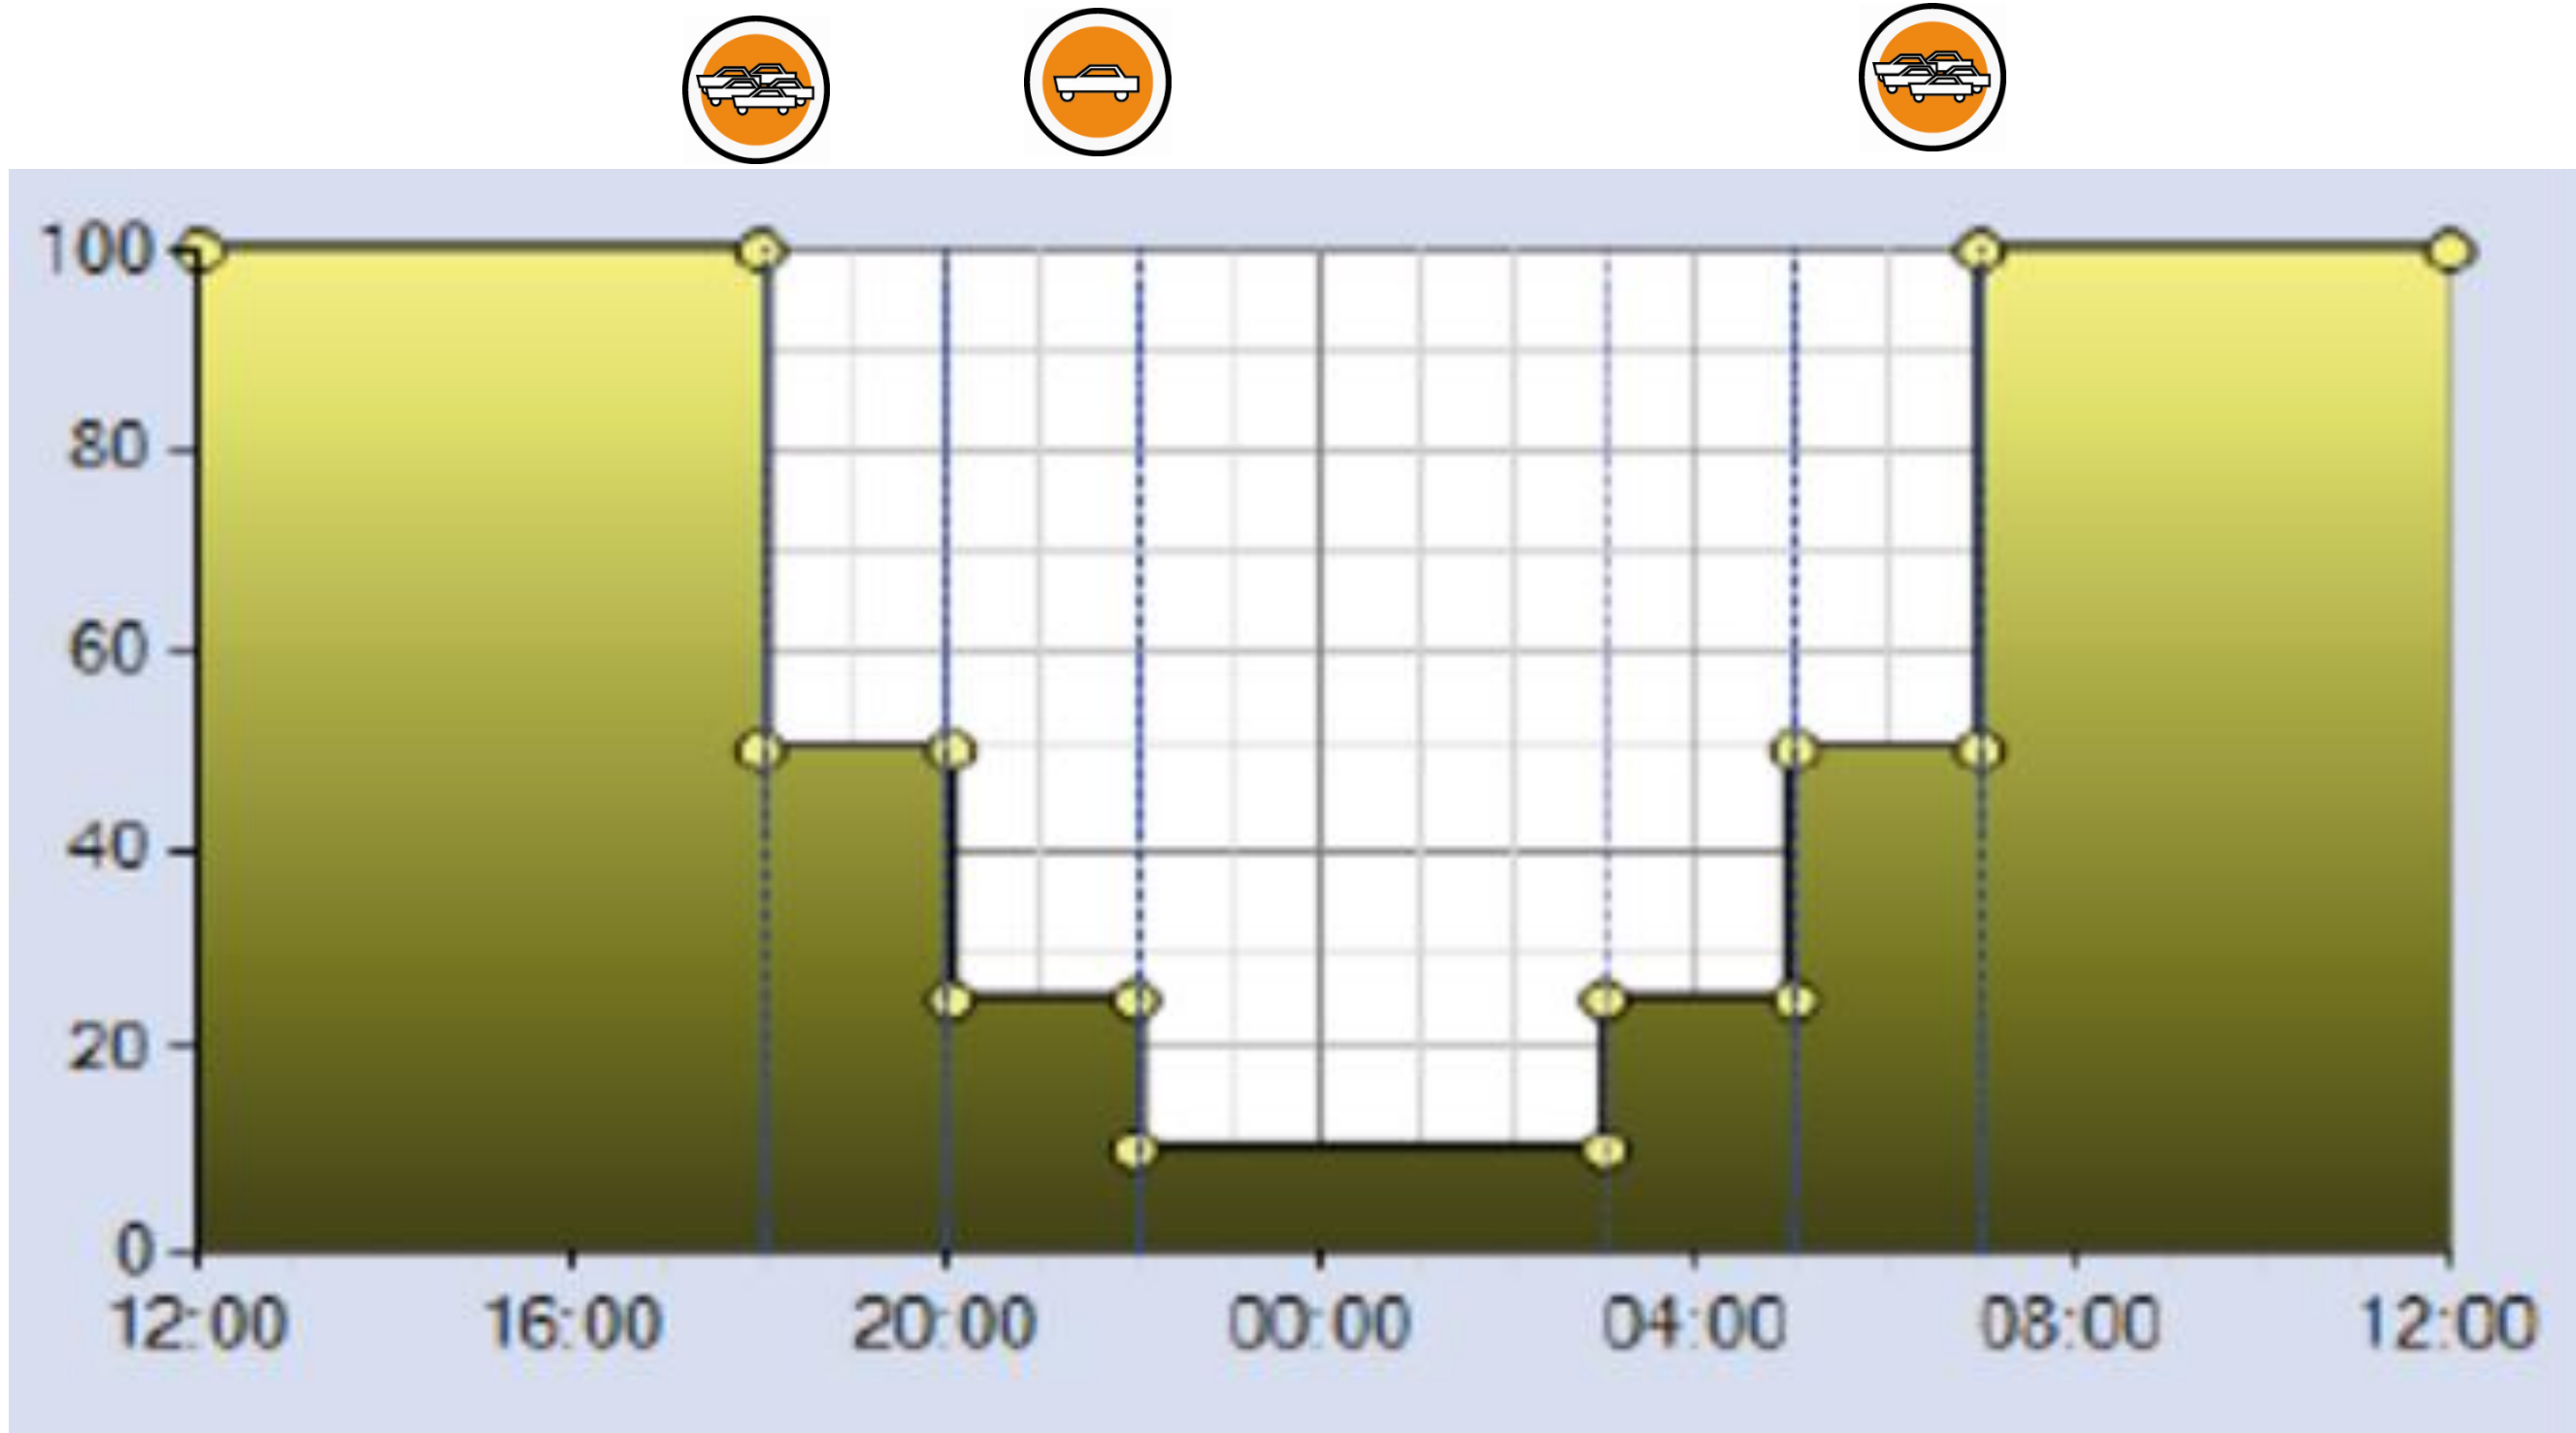

### Daugavpils Viestura iela

Time of Day Distribution ⓘ

Date Range

00:00 2021/01/11 - 23:59 2021/01/18

- Early AM (Before 7:00AM)
- AM Peak (7:00AM to 9:00AM)
- Midday (9:00AM to 4:00PM)
- PM Peak (4:00PM to 6:00PM)
- Evening (After 6:00PM)

### Daugavpils Viestura iela

Volume ⓘ

Date Range

00:00 2021/01/11 - 23:59 2021/01/18

Data Resolution

5 Minutes

View by: Detector Zones

Classifications

### Daugavpils Viestura iela

RERUN ⌂

Speed ⓘ

Date Range

00:00 2021/01/11 - 23:59 2021/01/18

Data Resolution

5 Minutes

View by: Detector Zones