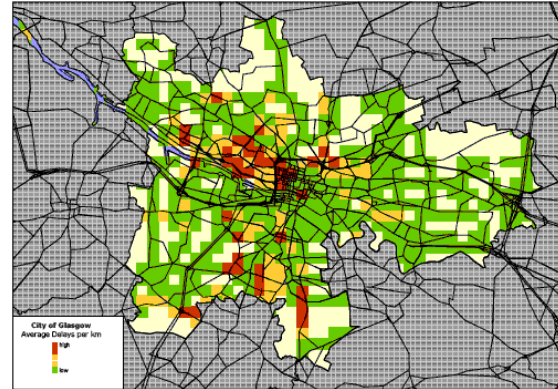

### Daugavpils Viestura iela

Time of Day Distribution ⓘ

Date Range

00:00 2021/01/11 - 23:59 2021/01/18

- Early AM (Before 7:00AM)
- AM Peak (7:00AM to 9:00AM)
- Midday (9:00AM to 4:00PM)
- PM Peak (4:00PM to 6:00PM)
- Evening (After 6:00PM)

### Daugavpils Viestura iela

RERUN ⌂

Speed ⓘ

Date Range

00:00 2021/01/11 - 23:59 2021/01/18

Data Resolution

5 Minutes

View by: Detector Zones

Classifications

- 0
- 1
- 2
- 3
- B418407\_1
- B418407\_2

📷 Save Image 📊 Add To My Charts 📄 Download CSV

Chart Tabular Data

2021/01/11 12:00:

- I418407\_1: 0: 28.62
- I418407\_1: 1: 28.80
- I418407\_1: 2: 31.00
- I418407\_1: 3: 26.83
- I418407\_2: 0: 43.18
- I418407\_2: 1: 44.07
- I418407\_2: 2: 37.00
- I418407\_2: 3: 40.00
- I418407\_3: 0: 43.00
- I418407\_3: 1: 45.83
- I418407\_3: 2: 38.75
- I418407\_3: 3: 0.00
- I418407\_4: 0: 42.92
- I418407\_4: 1: 43.22
- I418407\_4: 2: 42.00
- I418407\_4: 3: 0.00

# VIZULO