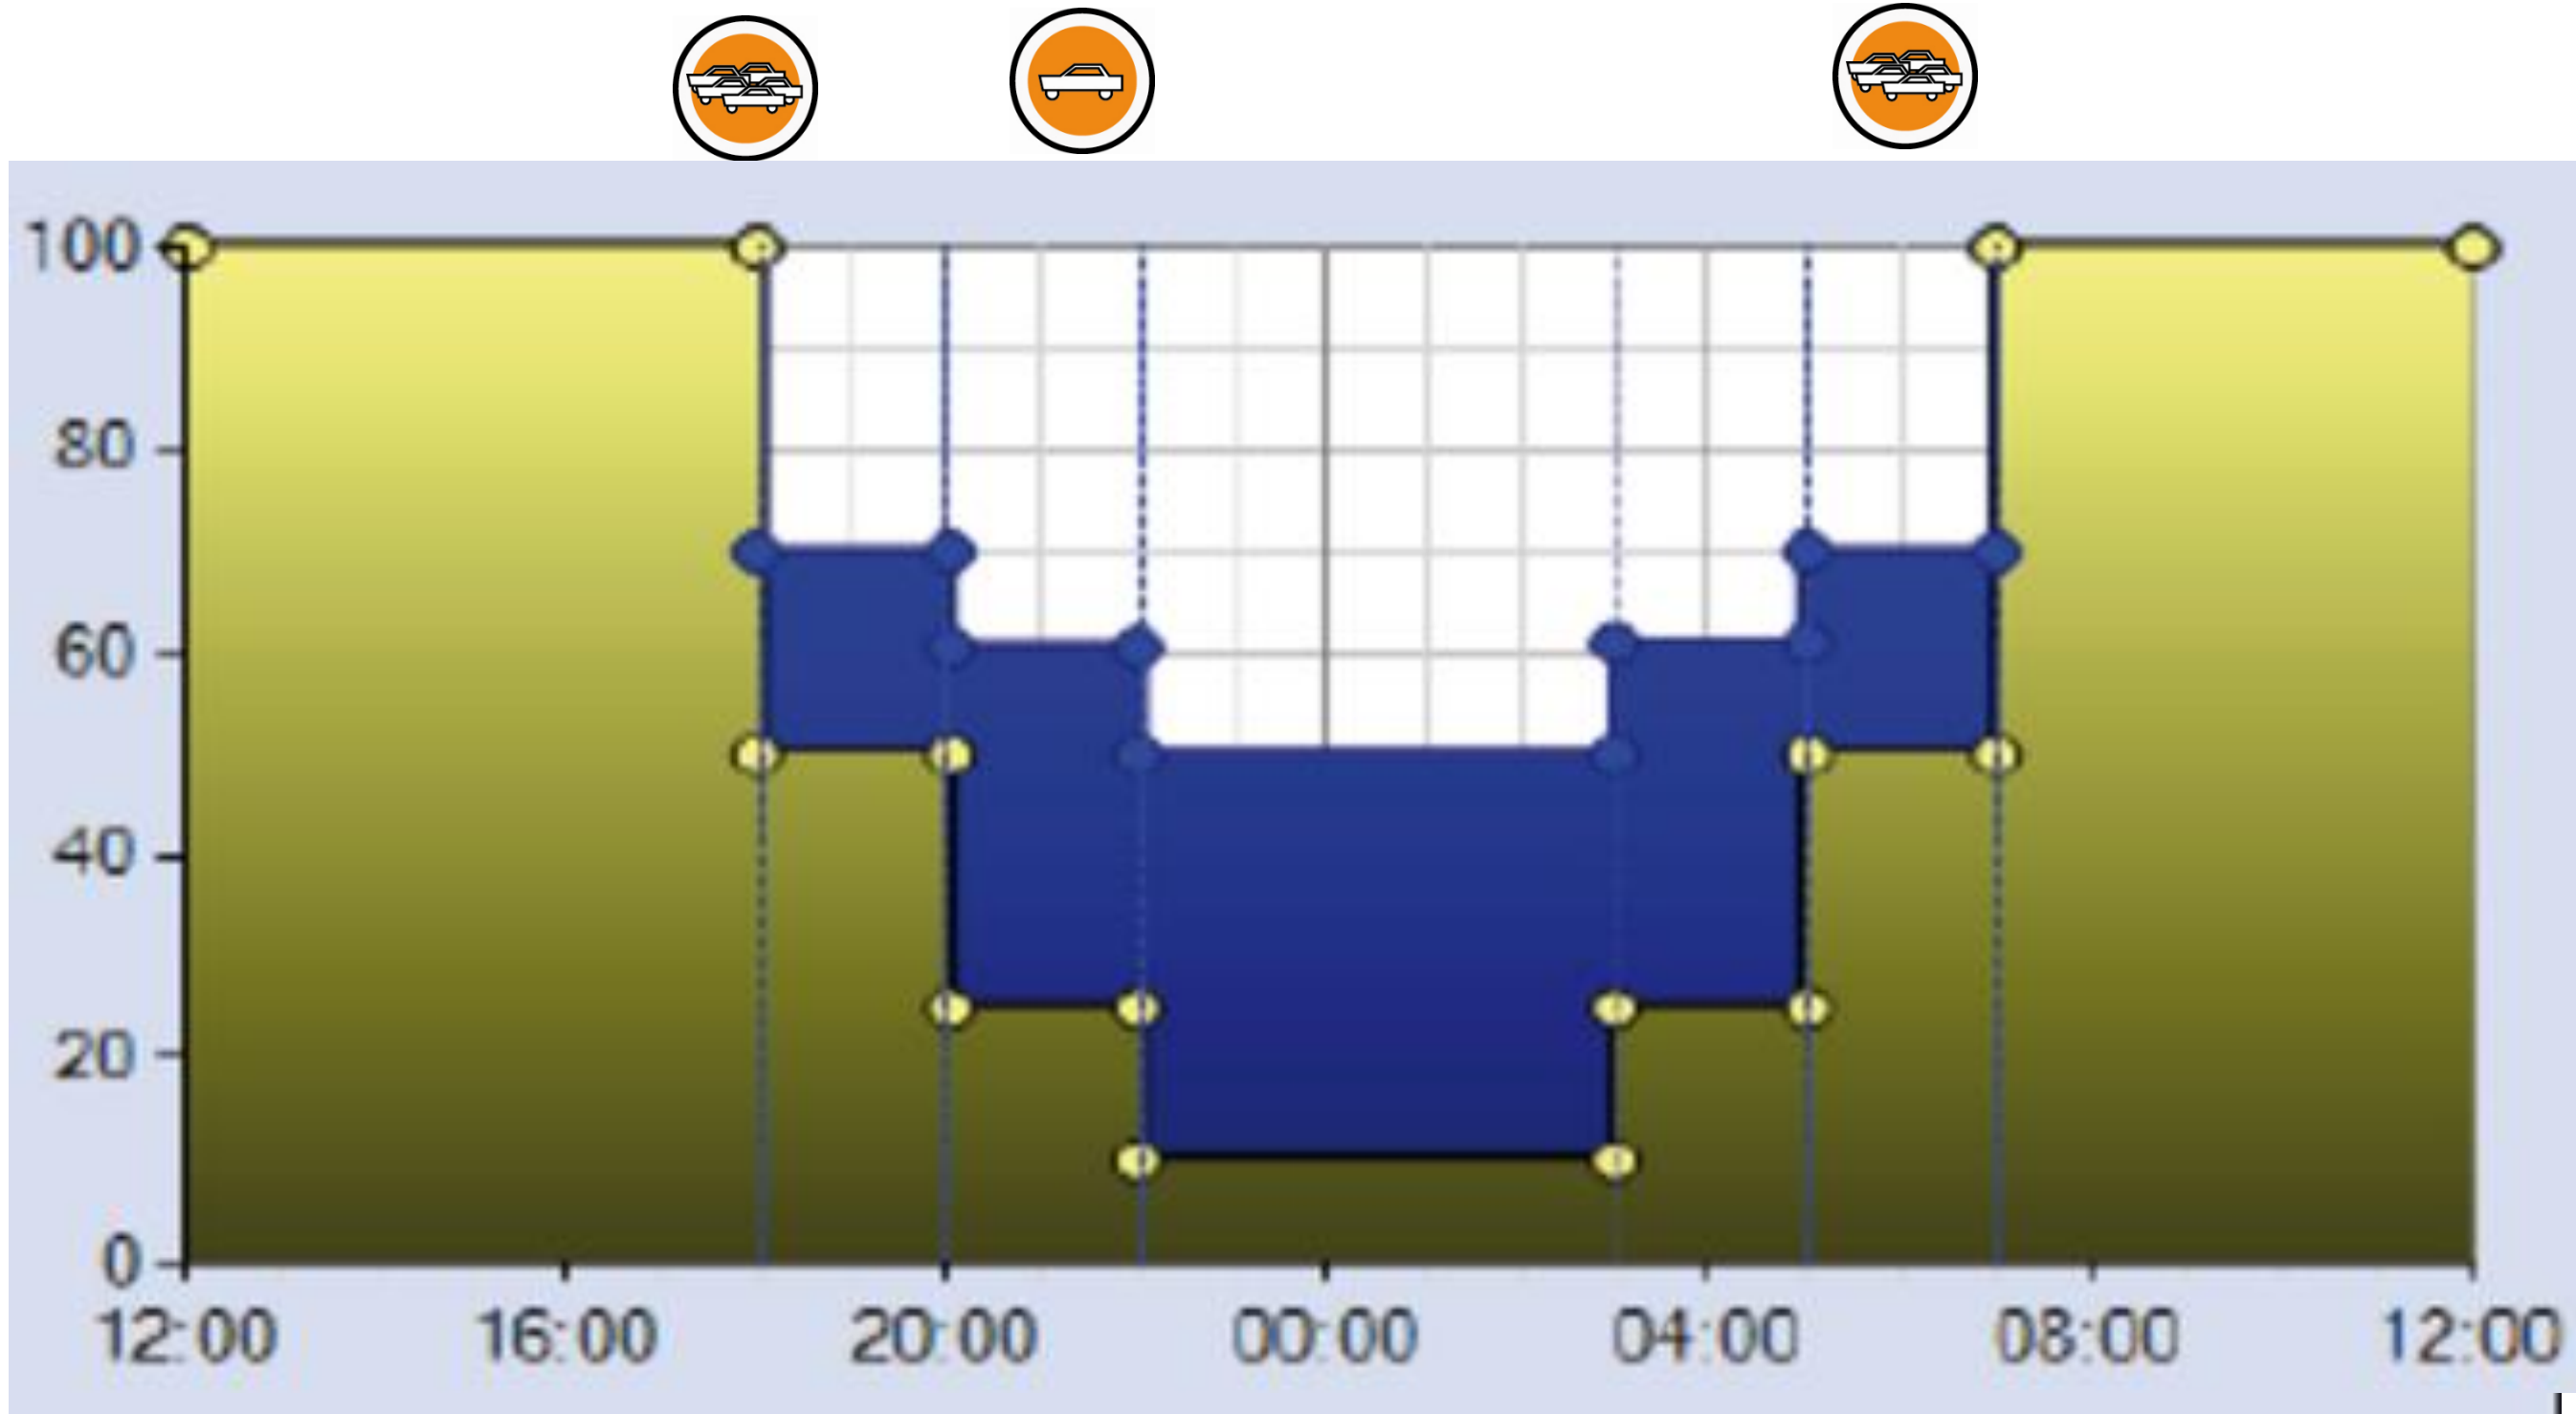

### Daugavpils Viestura iela

Time of Day Distribution ⓘ

Date Range

00:00 2021/01/11 - 23:59 2021/01/18

- Early AM (Before 7:00AM)
- AM Peak (7:00AM to 9:00AM)
- Midday (9:00AM to 4:00PM)
- PM Peak (4:00PM to 6:00PM)
- Evening (After 6:00PM)

### Daugavpils Viestura iela

Volume ⓘ

Date Range

00:00 2021/01/11 - 23:59 2021/01/18

Data Resolution

5 Minutes

View by: Detector Zones

Classifications

### Daugavpils Viestura iela

RERUN ⌂

Speed ⓘ

Date Range

00:00 2021/01/11 - 23:59 2021/01/18

Data Resolution

5 Minutes

View by: Detector Zones